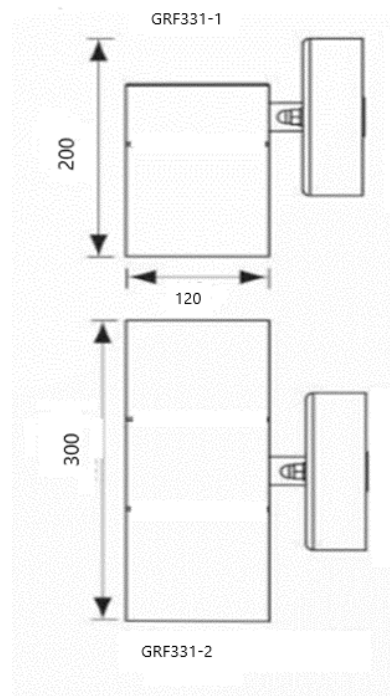

EL[®]MARK

The Brand of Electricity

LED FACADE LIGHTING FIXTURES

GRF330; GRF331

GENERAL INFORMATION »

- ∴ Input voltage: 220-240VAC
- ∴ Colour: Black
- ∴ Body material: Aluminium
- ∴ Include light source: LED
- ∴ Efficiency: 85lm/W
- ∴ Mounting: Surface
- ∴ Protection against dust and moisture: IP65

PRODUCT DETAILS »

Catalogue number	Model	Description	Watt (W)	Whole fixture lumens (lm)	Colour body	Colour temp. (K)
96GRF330/1BL	GRF330	Facade lighting	1X10W	850	Black	4000
96GRF330/2BL	GRF330	Facade lighting	2X10W	1700	Black	4000
96GRF331/1BL	GRF331	Facade lighting	1X15W	1300	Black	4000
96GRF331/2BL	GRF331	Facade lighting	2X15W	2600	Black	4000
96GRF330WW/1BL	GRF330	Facade lighting	1X10W	850	Black	3000
96GRF330WW/2BL	GRF330	Facade lighting	2X10W	1700	Black	3000
96GRF331WW/1BL	GRF331	Facade lighting	1X15W	1300	Black	3000
96GRF331WW/2BL	GRF331	Facade lighting	2X15W	2600	Black	3000

DIMENSIONS »

Model	Length (mm)	Height (mm)
96GRF330/1BL	90	160
96GRF330/2BL	90	260
96GRF331/1BL	120	200
96GRF331/2BL	120	300
96GRF330WW/1BL	90	160
96GRF330WW/2BL	90	260
96GRF331WW/1BL	120	200
96GRF331WW/2BL	120	300