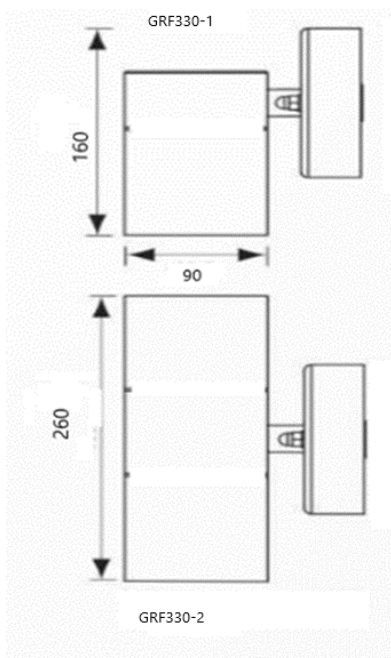

EL[®]MARK

The Brand of Electricity

LED FACADE LIGHTING FIXTURES

GRF330; GRF331

GENERAL INFORMATION »

- ∴ Input voltage: 220-240VAC
- ∴ Colour: Black
- ∴ Body material: Aluminium
- ∴ Include light source: LED
- ∴ Efficiency: 85lm/W
- ∴ Mounting: Surface
- ∴ Protection against dust and moisture: IP65

PRODUCT DETAILS »

Catalogue number	Model	Description	Watt (W)	Whole fixture lumens (lm)	Colour body	Colour temp. (K)
96GRF330/1BL	GRF330	Facade lighting	1X10W	850	Black	4000
96GRF330/2BL	GRF330	Facade lighting	2X10W	1700	Black	4000
96GRF331/1BL	GRF331	Facade lighting	1X15W	1300	Black	4000
96GRF331/2BL	GRF331	Facade lighting	2X15W	2600	Black	4000
96GRF330WW/1BL	GRF330	Facade lighting	1X10W	850	Black	3000
96GRF330WW/2BL	GRF330	Facade lighting	2X10W	1700	Black	3000
96GRF331WW/1BL	GRF331	Facade lighting	1X15W	1300	Black	3000
96GRF331WW/2BL	GRF331	Facade lighting	2X15W	2600	Black	3000

DIMENSIONS »

Model	Length (mm)	Height (mm)
96GRF330/1BL	90	160
96GRF330/2BL	90	260
96GRF331/1BL	120	200
96GRF331/2BL	120	300
96GRF330WW/1BL	90	160
96GRF330WW/2BL	90	260
96GRF331WW/1BL	120	200
96GRF331WW/2BL	120	300